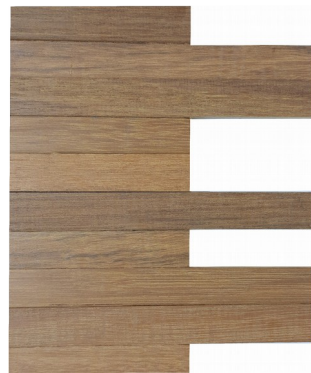

Here's a guide to help you choose from a range of species and sizes.

Profile

Solid Reclaimed Timber Paneling

Recycled Ulin hardwood paneling

Rustic

- Fix width 24cm
- Fix length 50cm
- Random thickness 0.8 – 1 – 1.2 cm

Dimensions	Price/pcs	Code
24 x 50	97.500	PNUL-2450V-CB

Smooth

- Fix width 24cm
- Fix length 50cm
- Random thickness 0.8 – 1 – 1.2 cm

Dimensions	Price/pcs	Code
24 x 50	97.500	PNUL-2450V-S

Mixed bag

- Fix width 24cm
- Fix length 50cm
- Random thickness 0.8 – 1 – 1.2 cm